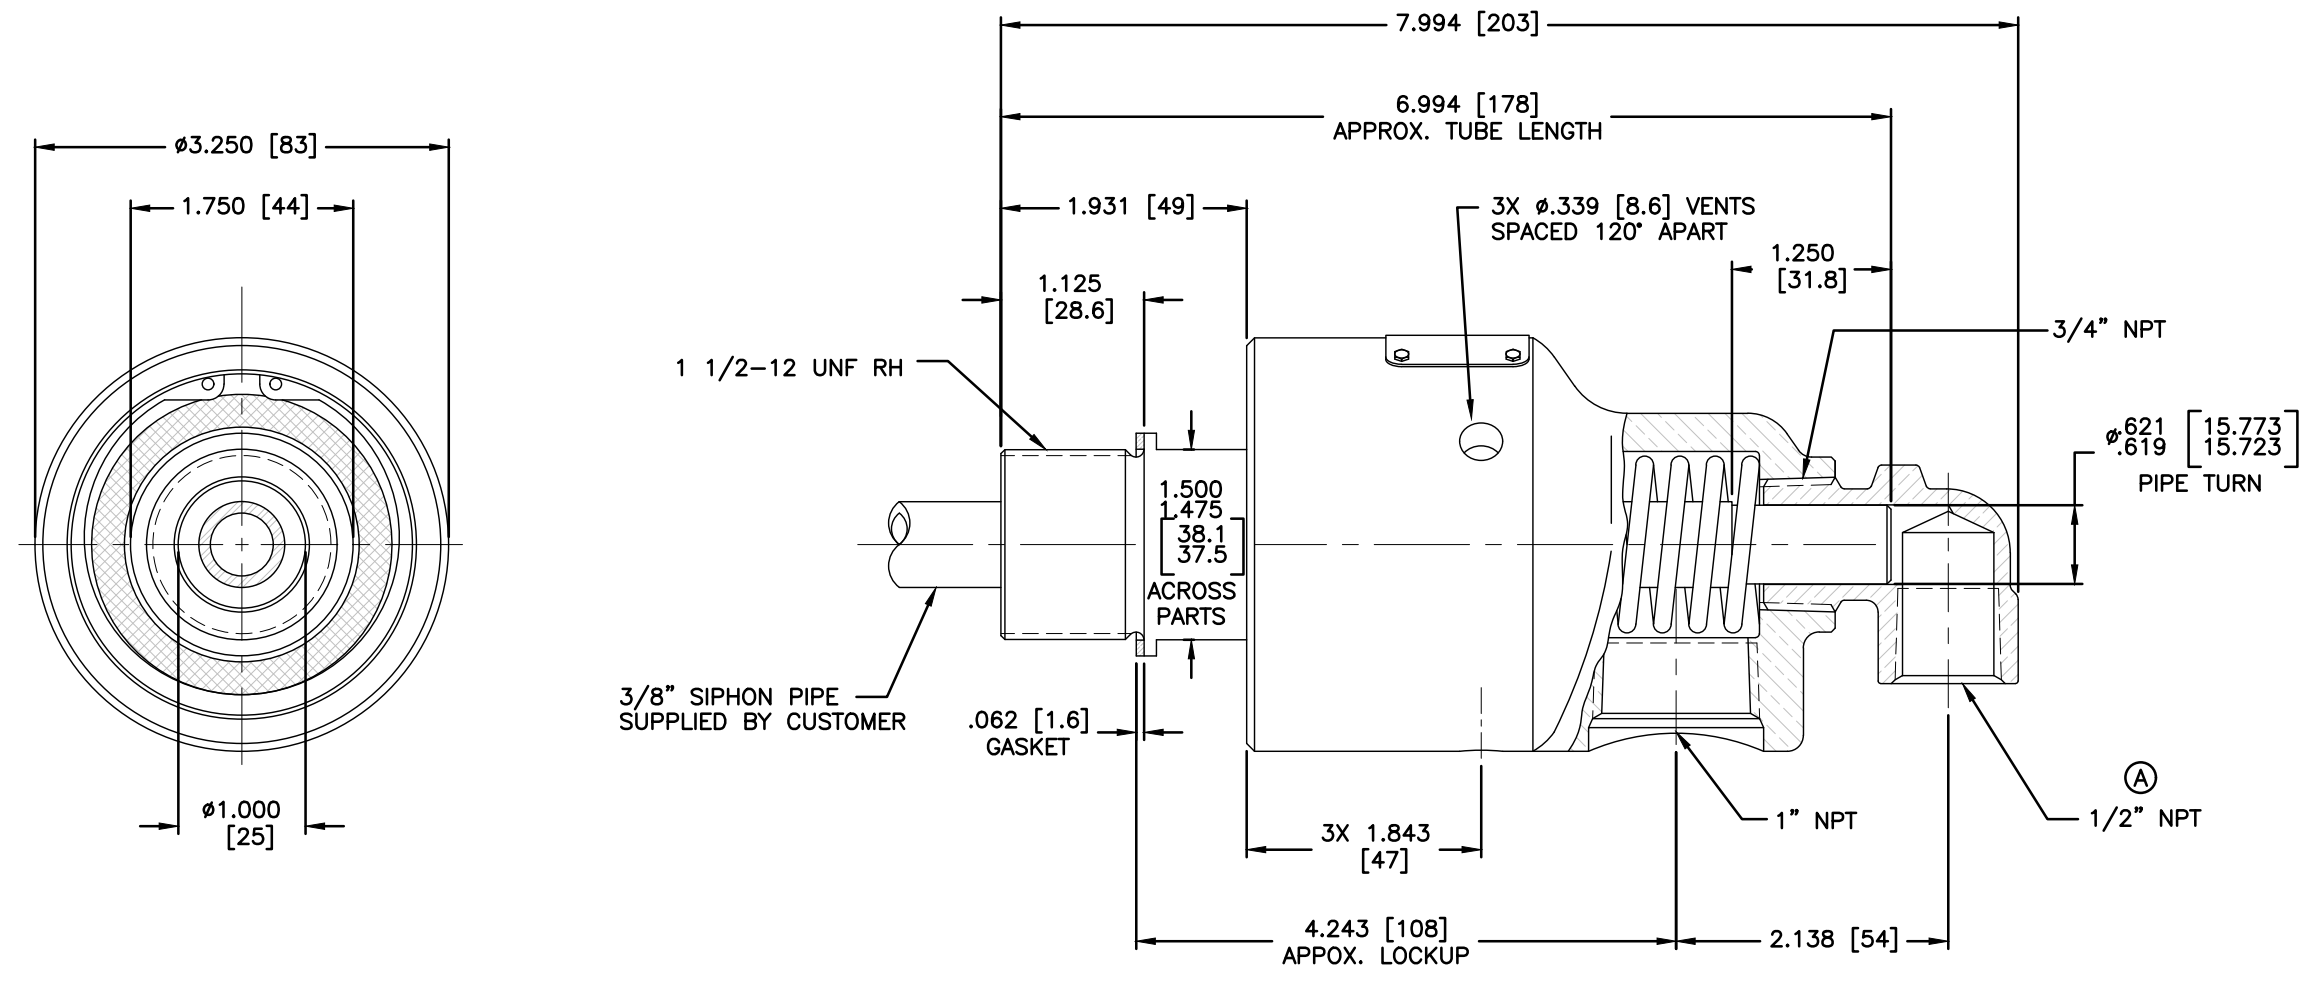

NOTES:

1 - WHEN ORDERING FROM DEUBLIN USE PART NUMBER 357-000-019-163.

OPERATING DATA		
MEDIA	WATER	
MAX WATER PRESSURE	150 PSI	10 bar
MAX WATER TEMP.	200°F	93°C
MAX SPEED	3000 RPM	3000/min

CONFIDENTIAL
 THIS DOCUMENT CONTAINS CONFIDENTIAL AND PROPRIETARY INFORMATION OF DEUBLIN COMPANY. COPYING, USE, TRANSMISSION, DISTRIBUTION, AND DISCLOSURE ARE SUBJECT TO THE TERMS AND CONDITIONS CONTAINED IN YOUR AGREEMENT WITH DEUBLIN COMPANY. ALL RIGHTS RESERVED.

TITLE: INTERFACE CONTROL
 DRAWING FOR UNION
 357-000-019-163

SCALE	FULL	DWG SIZE	C
DRN	RM	10/03/03	
ENGR	ARS	10/03/03	
APPD	ARS	10/03/03	
PART NO. 357-000-019-163			
CUSTOMER			
A	1/2" NPT WAS MIS-LABELED 3/4" NPT	EGR	10/04 RM
LET.	REVISION	ECO	DATE SIGN

UNLESS SPECIFICALLY TOLERANCED, ALL DIMENSIONS ARE REFERENCE
 DIMENSIONS IN [] ARE IN MILLIMETERS.