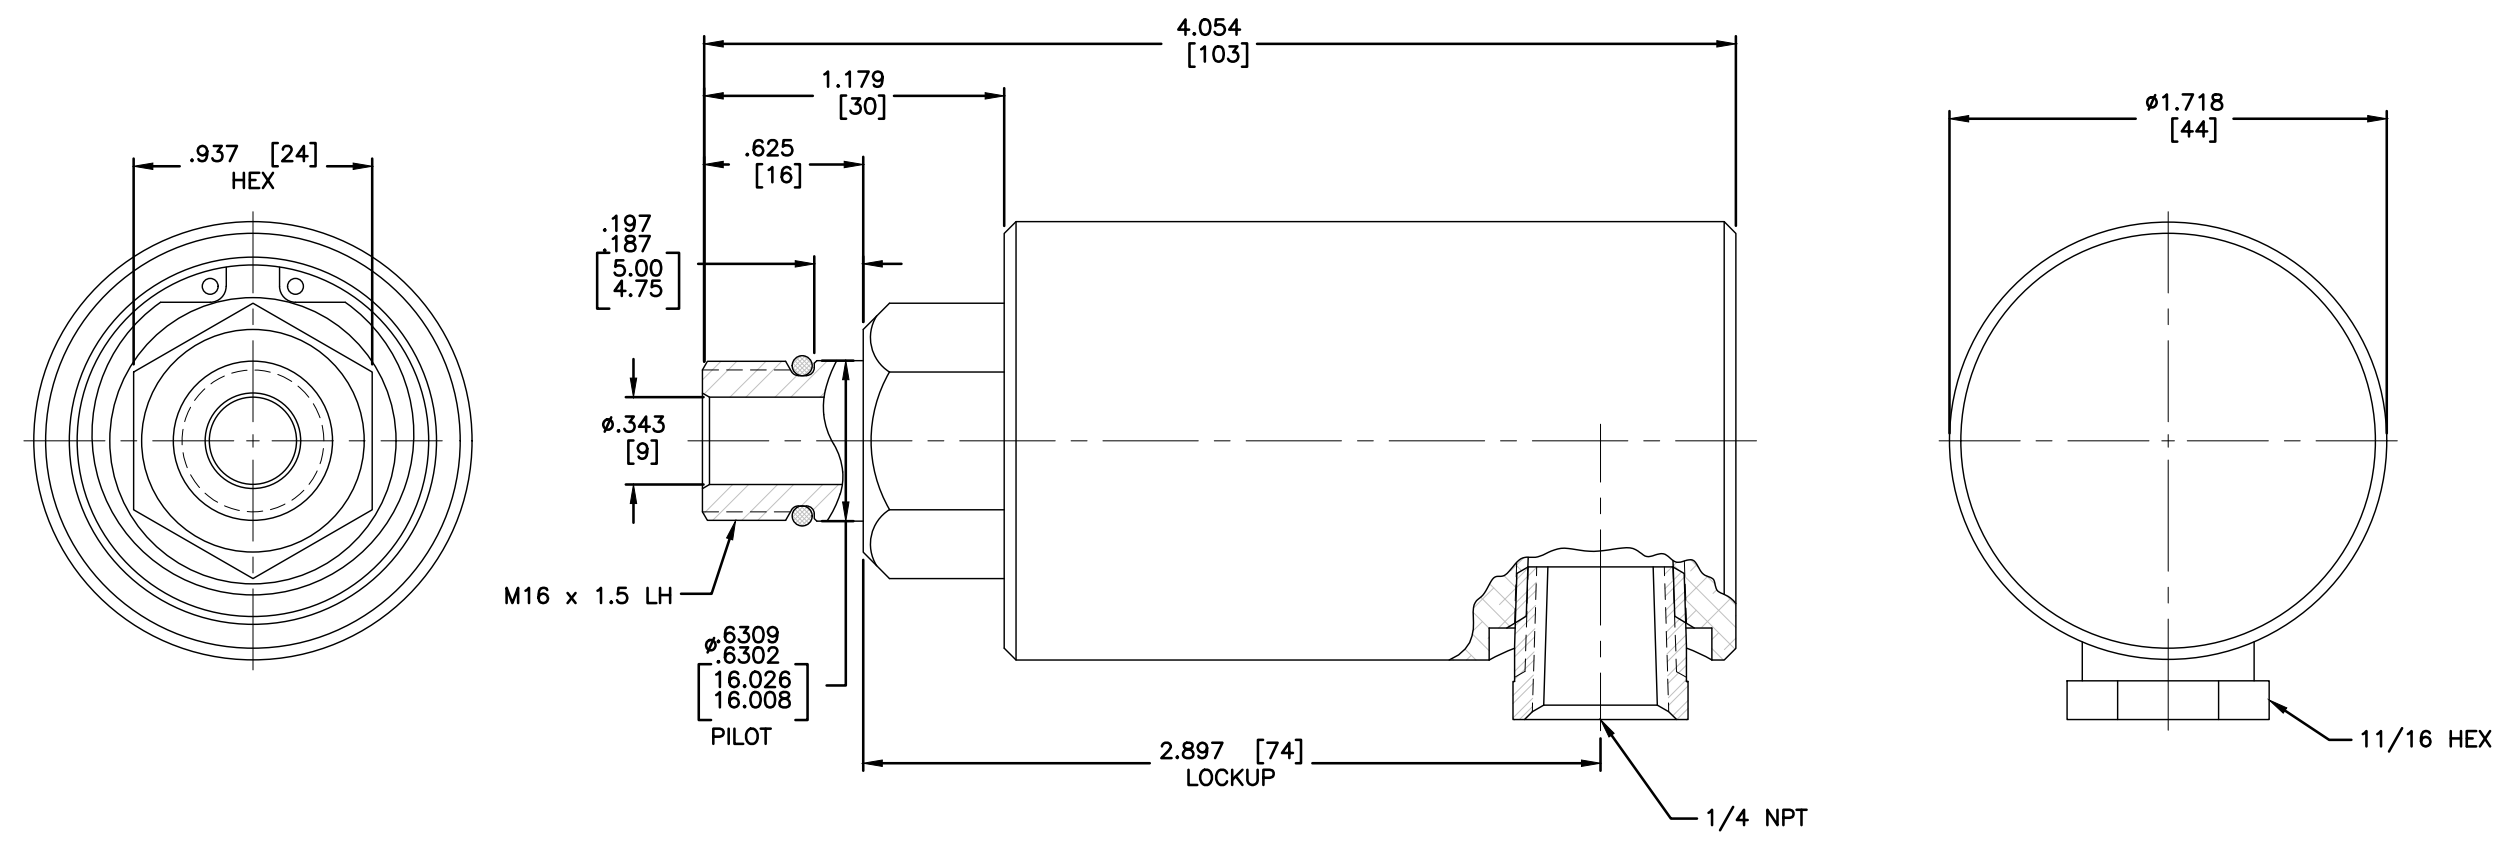

NOTES:
1 - WHEN ORDERING FROM DEUBLIN USE PART NUMBER: 1115-181-430.

OPERATING DATA		
MEDIA	AIR	
MAX AIR PRESSURE	150 PSI	10 bar
MAX SPEED	5000 RPM	5000/min
MAX TEMPERATURE	250°F	121°C

CONFIDENTIAL
THIS DOCUMENT CONTAINS CONFIDENTIAL AND PROPRIETARY INFORMATION OF DEUBLIN COMPANY. COPYING, USE, TRANSMISSION, DISTRIBUTION, AND DISCLOSURE ARE SUBJECT TO THE TERMS AND CONDITIONS CONTAINED IN YOUR AGREEMENT WITH DEUBLIN COMPANY. ALL RIGHTS RESERVED.

SCALE	2:1	DWG SIZE	C
DRN	LG	01/31/05	
ENGR	TW	01/31/05	
APPD			
PART NO.	1115-181-430		
CUSTOMER			
LET.	REVISION	ECO	DATE SIGN

UNLESS SPECIFICALLY TOLERANCED, ALL DIMENSIONS ARE REFERENCE
DIMENSIONS IN [] ARE IN MILLIMETERS.

DEUBLIN COMPANY
WAUKEGAN, ILLINOIS, U.S.A.

TITLE: INTERFACE CONTROL
DRAWING FOR DEUBLIN
UNION 1115-181-430

DWG. NO. 1115-181-430-IC
C.A.D. DRAWING