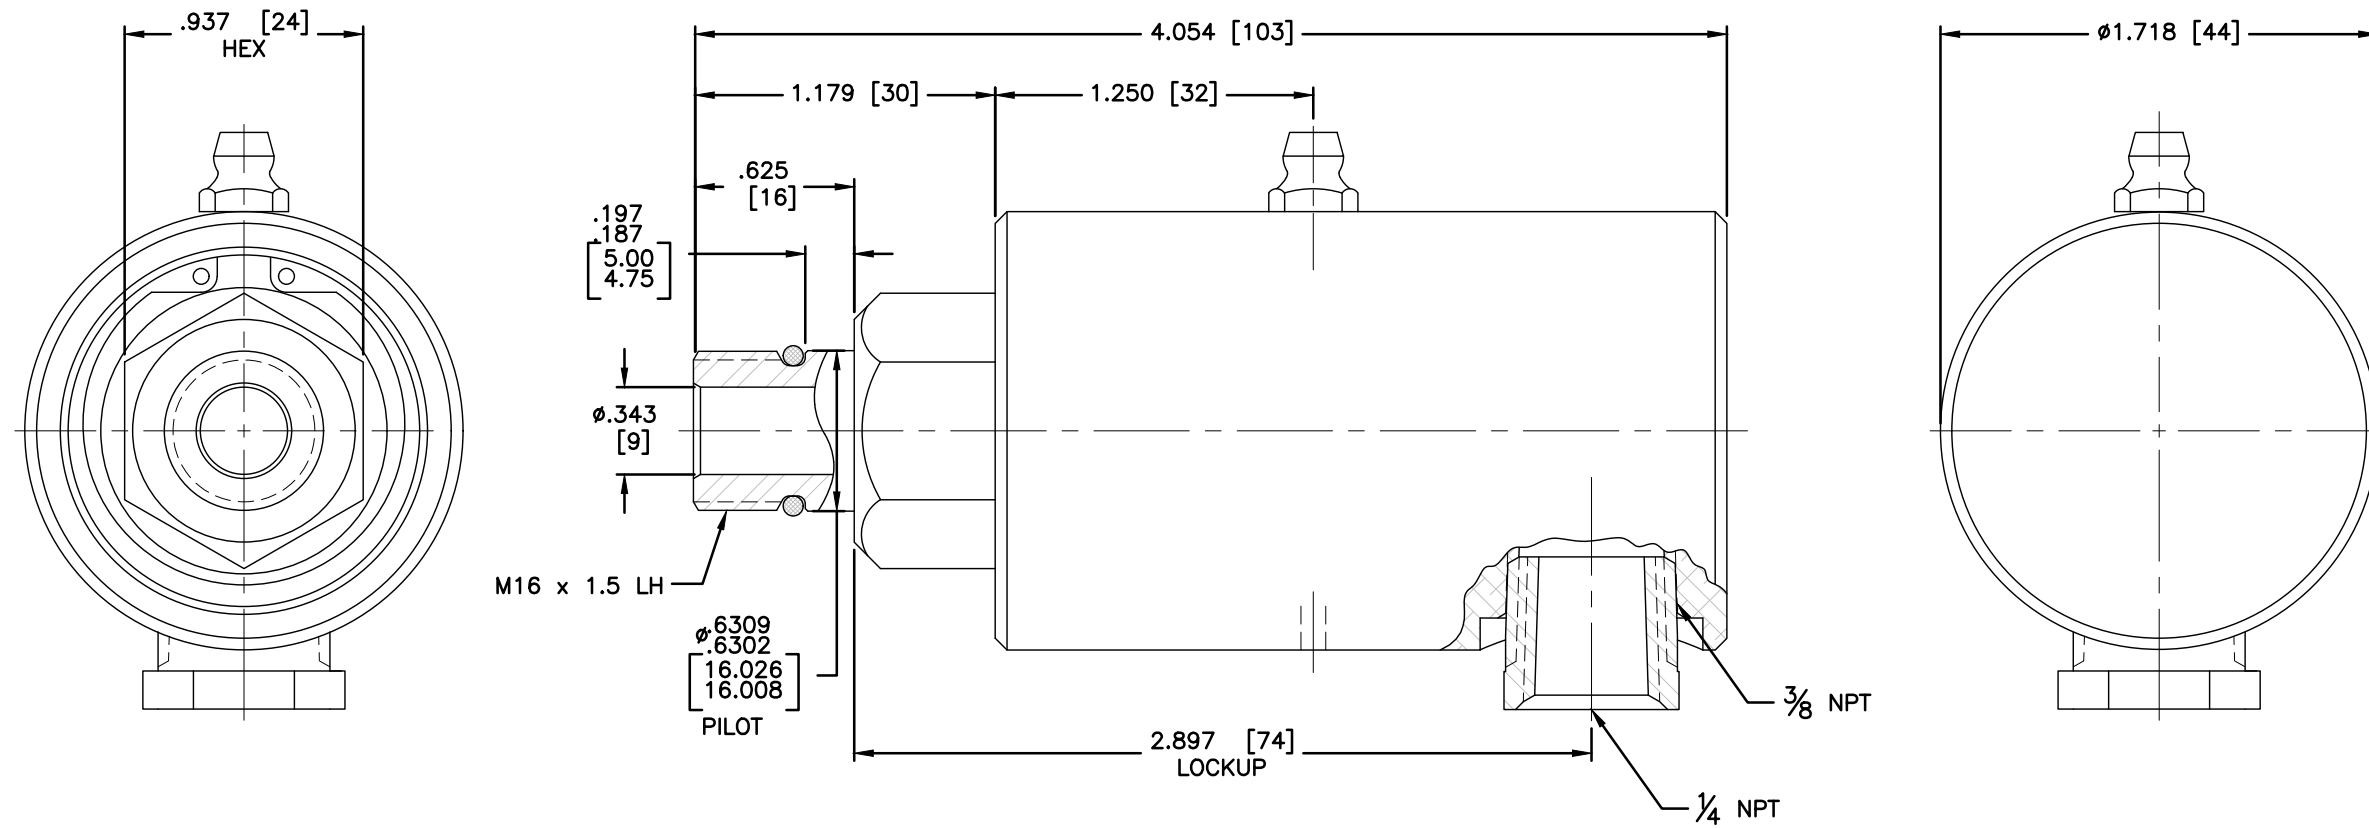

NOTES:

1 - WHEN ORDERING FROM DEUBLIN USE PART NUMBER: 1115-241-430.

DWG. NO.

1115-241-430-IC

OPERATING DATA

MEDIA	AIR	
MAX AIR PRESSURE	150 PSI	10 bar
MAX SPEED	5000 RPM	5000/min
MAX TEMPERATURE	250°F	121°C

LET.	REVISION	ECO	DATE	SIGN

UNLESS SPECIFICALLY TOLERANCED, ALL DIMENSIONS ARE REFERENCE
 DIMENSIONS IN [] ARE IN MILLIMETERS.

DEUBLIN COMPANY
 WAUKEGAN, ILLINOIS, U.S.A.

TITLE: INTERFACE CONTROL
 DRAWING FOR DEUBLIN UNION 1115-241-430

DWG. NO. 1115-241-430-IC
 C.A.D. DRAWING