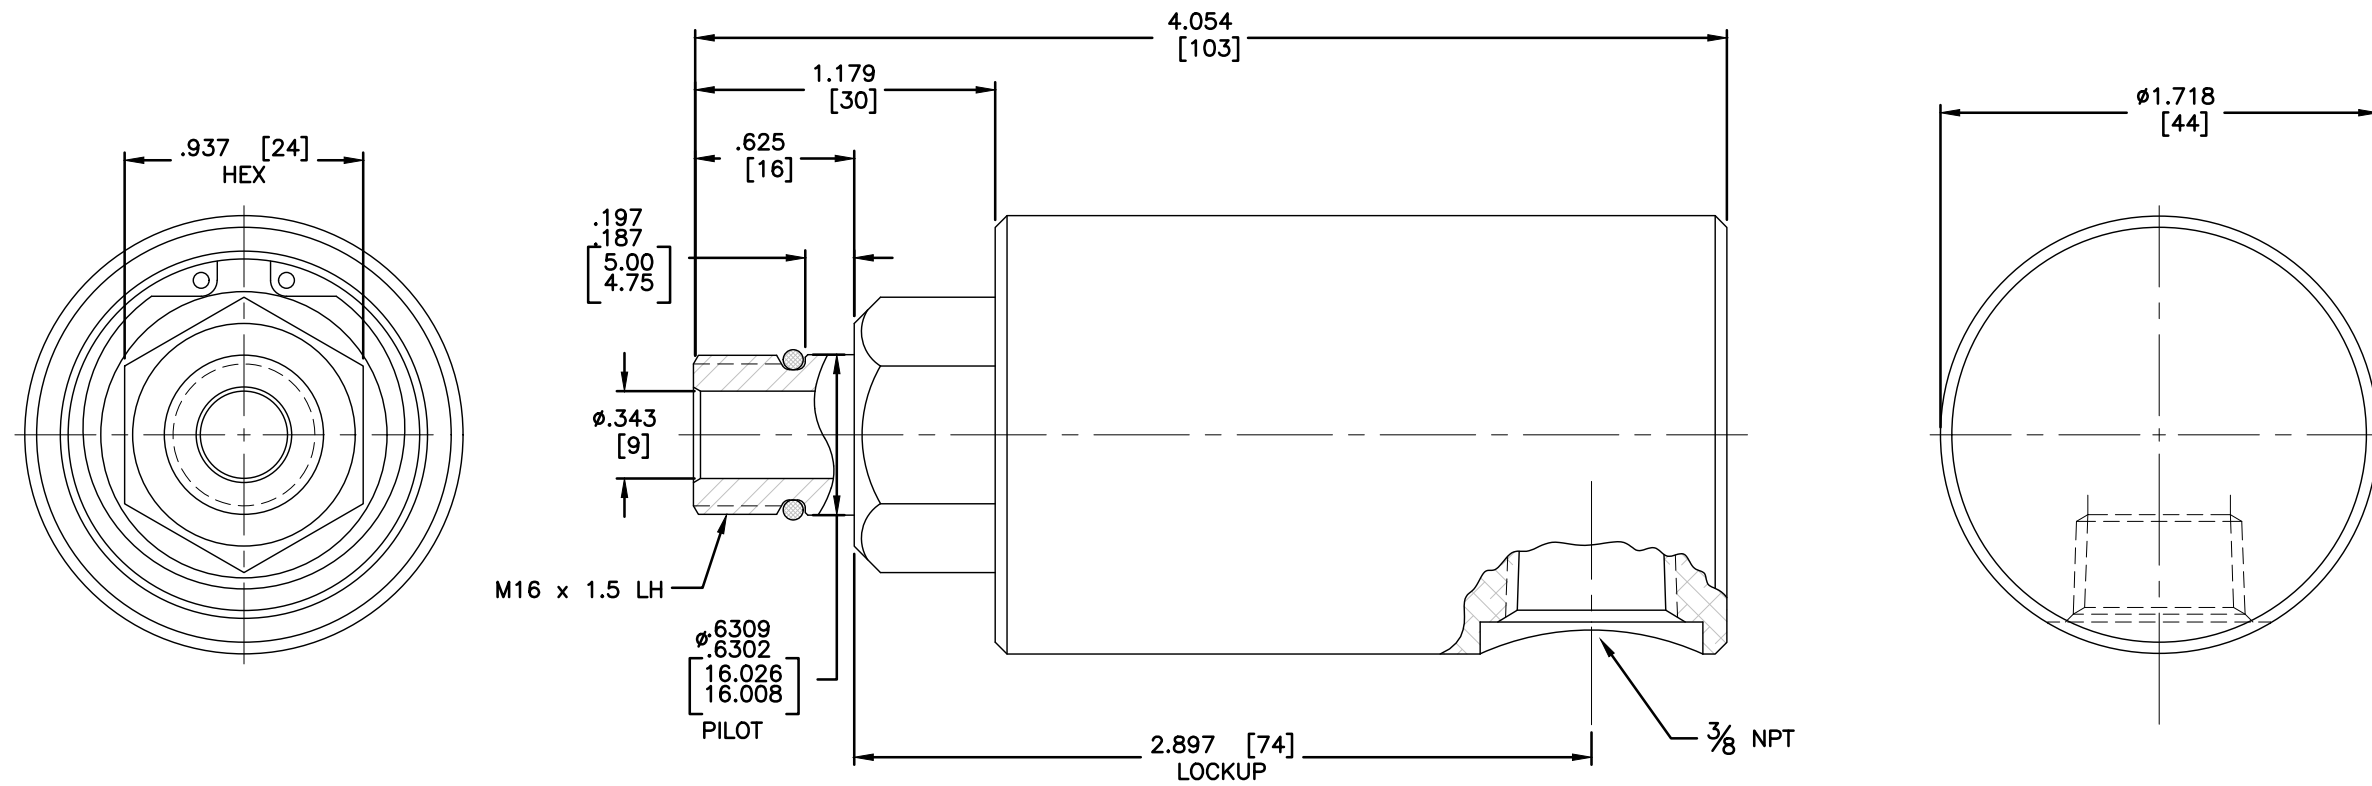

NOTES:
1 - WHEN ORDERING FROM DEUBLIN USE PART NUMBER: 1115-2511-430.

OPERATING DATA		
MEDIA	AIR	
MAX AIR PRESSURE	150 PSI	10 bar
MAX SPEED	5000 RPM	5000/min
MAX TEMPERATURE	250°F	121°C

CONFIDENTIAL
THIS DOCUMENT CONTAINS CONFIDENTIAL AND PROPRIETARY INFORMATION OF DEUBLIN COMPANY. COPYING, USE, TRANSMISSION, DISTRIBUTION, AND DISCLOSURE ARE SUBJECT TO THE TERMS AND CONDITIONS CONTAINED IN YOUR AGREEMENT WITH DEUBLIN COMPANY. ALL RIGHTS RESERVED.

SCALE	2:1	DWG SIZE	C
DRN	LG	DATE	02/10/05
ENGR	TW	DATE	02/10/05
APPD			
PART NO.	1115-251-430		
CUSTOMER			
LET.	REVISION	ECO	DATE SIGN

UNLESS SPECIFICALLY TOLERANCED, ALL DIMENSIONS ARE REFERENCE
DIMENSIONS IN [] ARE IN MILLIMETERS.

DEUBLIN COMPANY
WAUKEGAN, ILLINOIS, U.S.A.

TITLE: INTERFACE CONTROL
DRAWING FOR DEUBLIN
UNION 1115-251-430

DWG. NO. 1115-251-430-IC
C.A.D. DRAWING