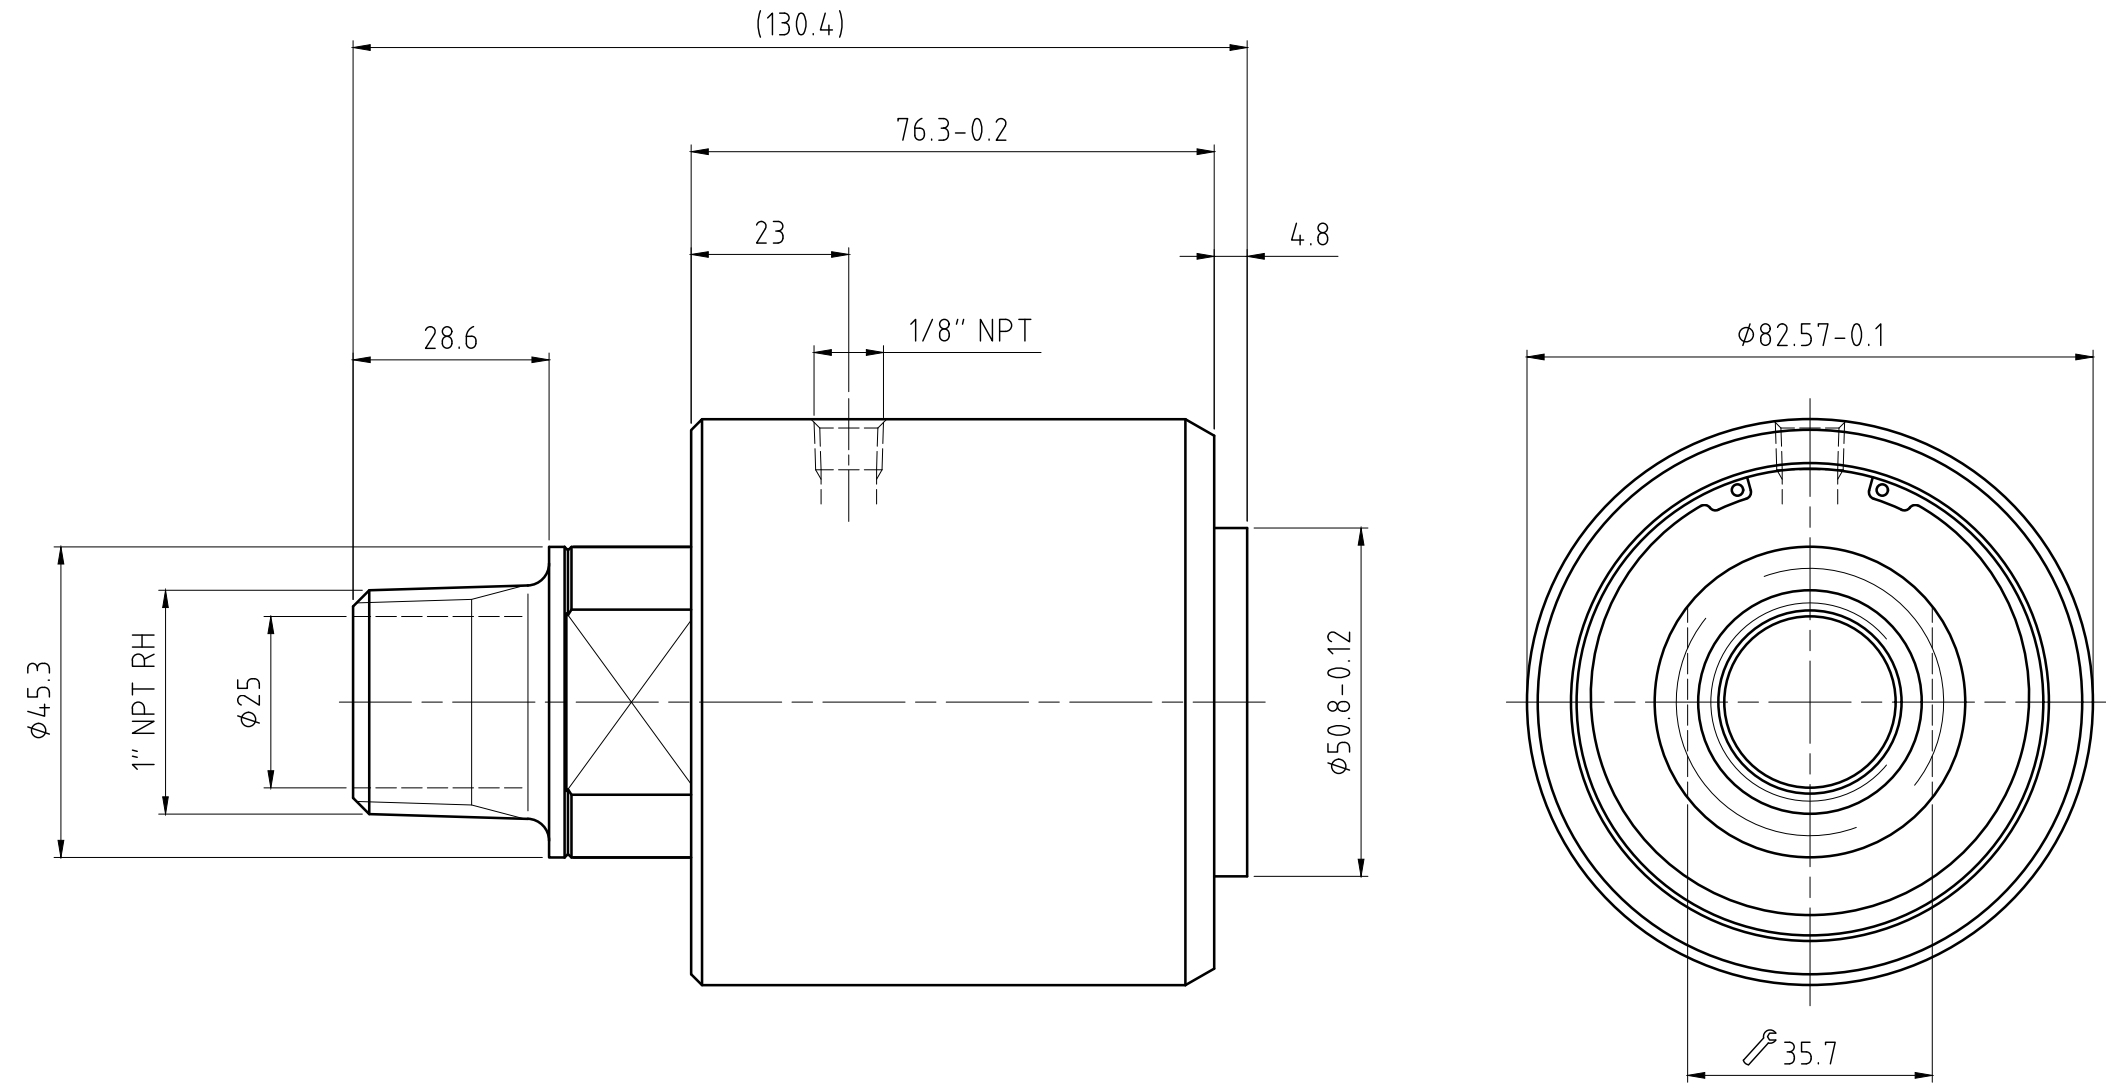

**OPERATING DATA:**  
 HYDRAULIC SERVICE  
 70 bar MAX. PRESSURE  
 1500 RPM MAX. SPEED  
 121°C MAX. MEDIA TEMPERATURE

PROJECTION: SCALE: 1:1

MATERIAL:

DATE	NAME
DRN. 01/31/17	GA
ENGR. 01/31/17	GA
APPD.	

TITLE: INTERFACE CONTROL DRAWING  
 DEUBLIN UNION 350-220-002

ISSUE	MODIFICATION	ECO	DATE	SIGN

NO. 350-220-002-IC SHEET A3

UNLESS SPECIFICALLY TOLERANCED, ALL DIMENSIONS ARE CONSIDERED REFERENCE