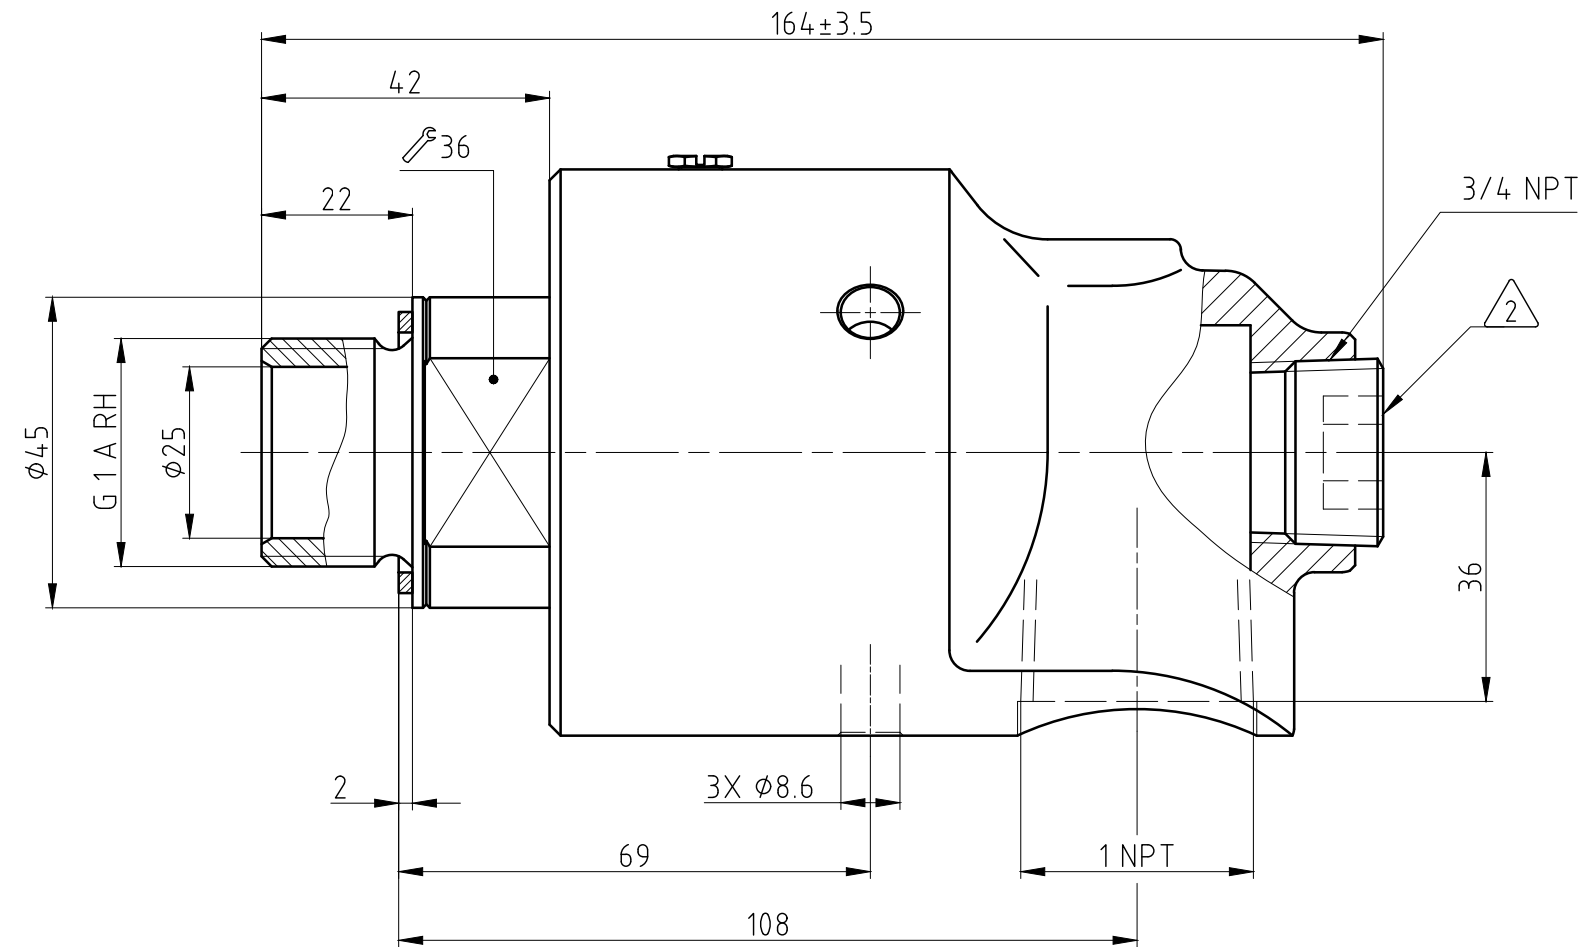

NOTES:

1 - CONTACT DEUBLIN OR VISIT WWW.DEUBLIN.COM
FOR INSTRUCTION MANUAL: 040-550

2 - PLUG INSTALLED HAND TIGHT FROM FACTORY. IF PORT IS NOT UTILIZED,
TIGHTEN BEFORE USE.

CONFIDENTIAL
THIS DOCUMENT CONTAINS CONFIDENTIAL AND PROPRIETARY
INFORMATION OF DEUBLIN COMPANY. COPYING, USE,
TRANSMISSION, DISTRIBUTION, AND DISCLOSURE ARE SUBJECT
TO THE TERMS AND CONDITIONS CONTAINED IN YOUR
AGREEMENT WITH DEUBLIN COMPANY. ALL RIGHTS RESERVED.

OPERATING DATA

MEDIA	WATER
PRESSURE MAX.	10 bar
SPEED MAX.	3000 min ⁻¹
TEMPERATURE MAX.	90 °C
DRY RUN (WITHOUT ANY MEDIA)	NO

PROJECTION:
SCALE: 1:1
MATERIAL: INTERFACE CONTROL DRAWING

ISSUE	MODIFICATION	ECO	DATE	SIGN	DATE	NAME
					DRN. 05.08.2015	CD
					ENGR. 06.08.2015	CW
					APPD.	

TITLE: DEUBLIN ROTATING UNION
DEUBLIN Drehdurchführung
NO. 357-000-222
SHEET A3

UNLESS SPECIFICALLY TOLERANCED, ALL DIMENSIONS ARE CONSIDERED REFERENCE