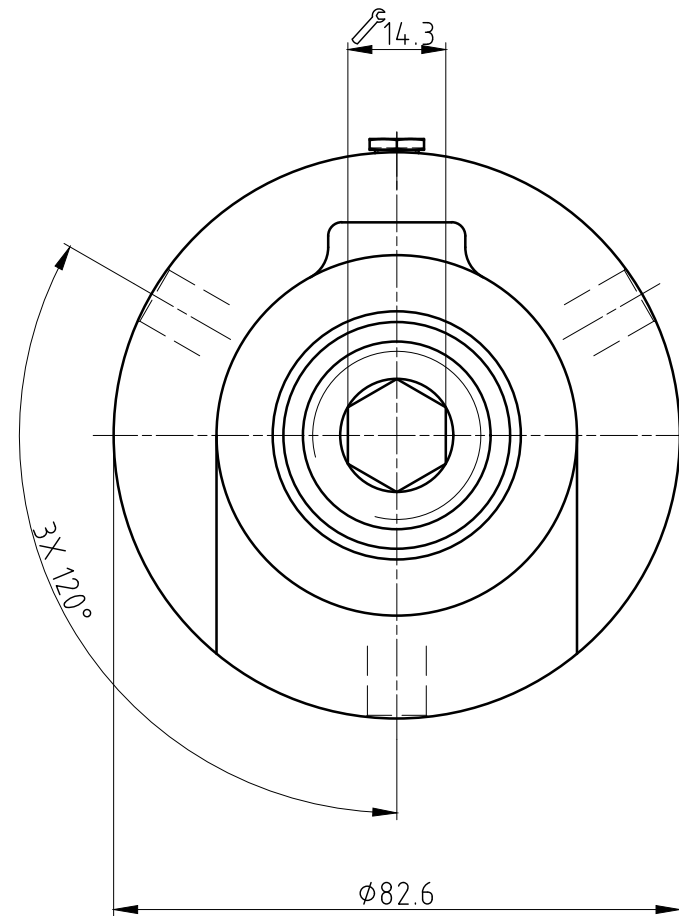

NOTES:

1 - CONTACT DEUBLIN OR VISIT WWW.DEUBLIN.COM
FOR INSTRUCTION MANUAL: 040-550

2 - PLUG INSTALLED HAND TIGHT FROM FACTORY. IF PORT IS NOT UTILIZED,
TIGHTEN BEFORE USE.

CONFIDENTIAL
THIS DOCUMENT CONTAINS CONFIDENTIAL AND PROPRIETARY
INFORMATION OF DEUBLIN COMPANY. COPYING, USE,
TRANSMISSION, DISTRIBUTION, AND DISCLOSURE ARE SUBJECT
TO THE TERMS AND CONDITIONS CONTAINED IN YOUR
AGREEMENT WITH DEUBLIN COMPANY. ALL RIGHTS RESERVED.

OPERATING DATA

MEDIA	WATER
PRESSURE MAX.	10 bar
SPEED MAX.	3000 min ⁻¹
TEMPERATURE MAX.	90 °C
DRY RUN (WITHOUT ANY MEDIA)	NO

PROJECTION:
SCALE: 1:1
MATERIAL: INTERFACE CONTROL DRAWING

ISSUE	MODIFICATION	ECO	DATE	SIGN	DATE	NAME
					DRN. 05.08.2015	CD
					ENGR. 06.08.2015	CW
					APPD.	

TITLE: DEUBLIN ROTATING UNION
DEUBLIN Drehdurchführung
NO. 357-000-222
SHEET A3

UNLESS SPECIFICALLY TOLERANCED, ALL DIMENSIONS ARE CONSIDERED REFERENCE