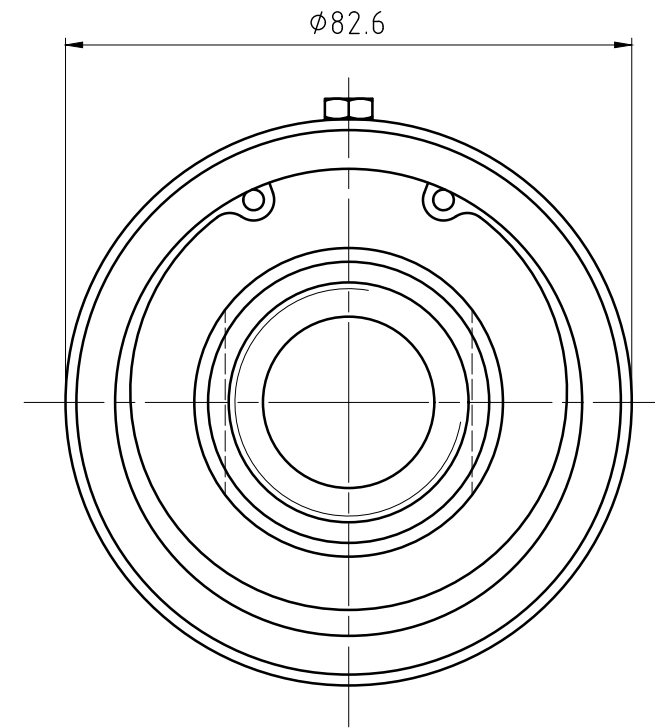

NOTES:

1 - CONTACT DEUBLIN OR VISIT WWW.DEUBLIN.COM  
FOR INSTRUCTION MANUAL: 040-550

 - PLUG INSTALLED HAND TIGHT FROM FACTORY. IF PORT IS NOT UTILIZED,  
TIGHTEN BEFORE USE.

CONFIDENTIAL  
THIS DOCUMENT CONTAINS CONFIDENTIAL AND PROPRIETARY  
INFORMATION OF DEUBLIN COMPANY. COPYING, USE,  
TRANSMISSION, DISTRIBUTION, AND DISCLOSURE ARE SUBJECT  
TO THE TERMS AND CONDITIONS CONTAINED IN YOUR  
AGREEMENT WITH DEUBLIN COMPANY. ALL RIGHTS RESERVED.

OPERATING DATA	
MEDIA	WATER
PRESSURE MAX.	10 bar
SPEED MAX.	3000 min <sup>-1</sup>
TEMPERATURE MAX.	90 °C
DRY RUN (WITHOUT ANY MEDIA)	NO

(A)

SCALE: 1:1  
MATERIAL: INTERFACE CONTROL DRAWING

DATE	NAME
DRN. 27.04.2016	HS
ENGR. 27.04.2016	CW
APPD.	

TITLE: DEUBLIN ROTATING UNION  
DEUBLIN Drehdurchführung

NO. 357-050-222

SHEET A3

UNLESS SPECIFICALLY TOLERANCED, ALL DIMENSIONS ARE CONSIDERED REFERENCE

ISSUE	MODIFICATION	ECO	DATE	SIGN
A	SEE ECO	03766109	05.06	HS