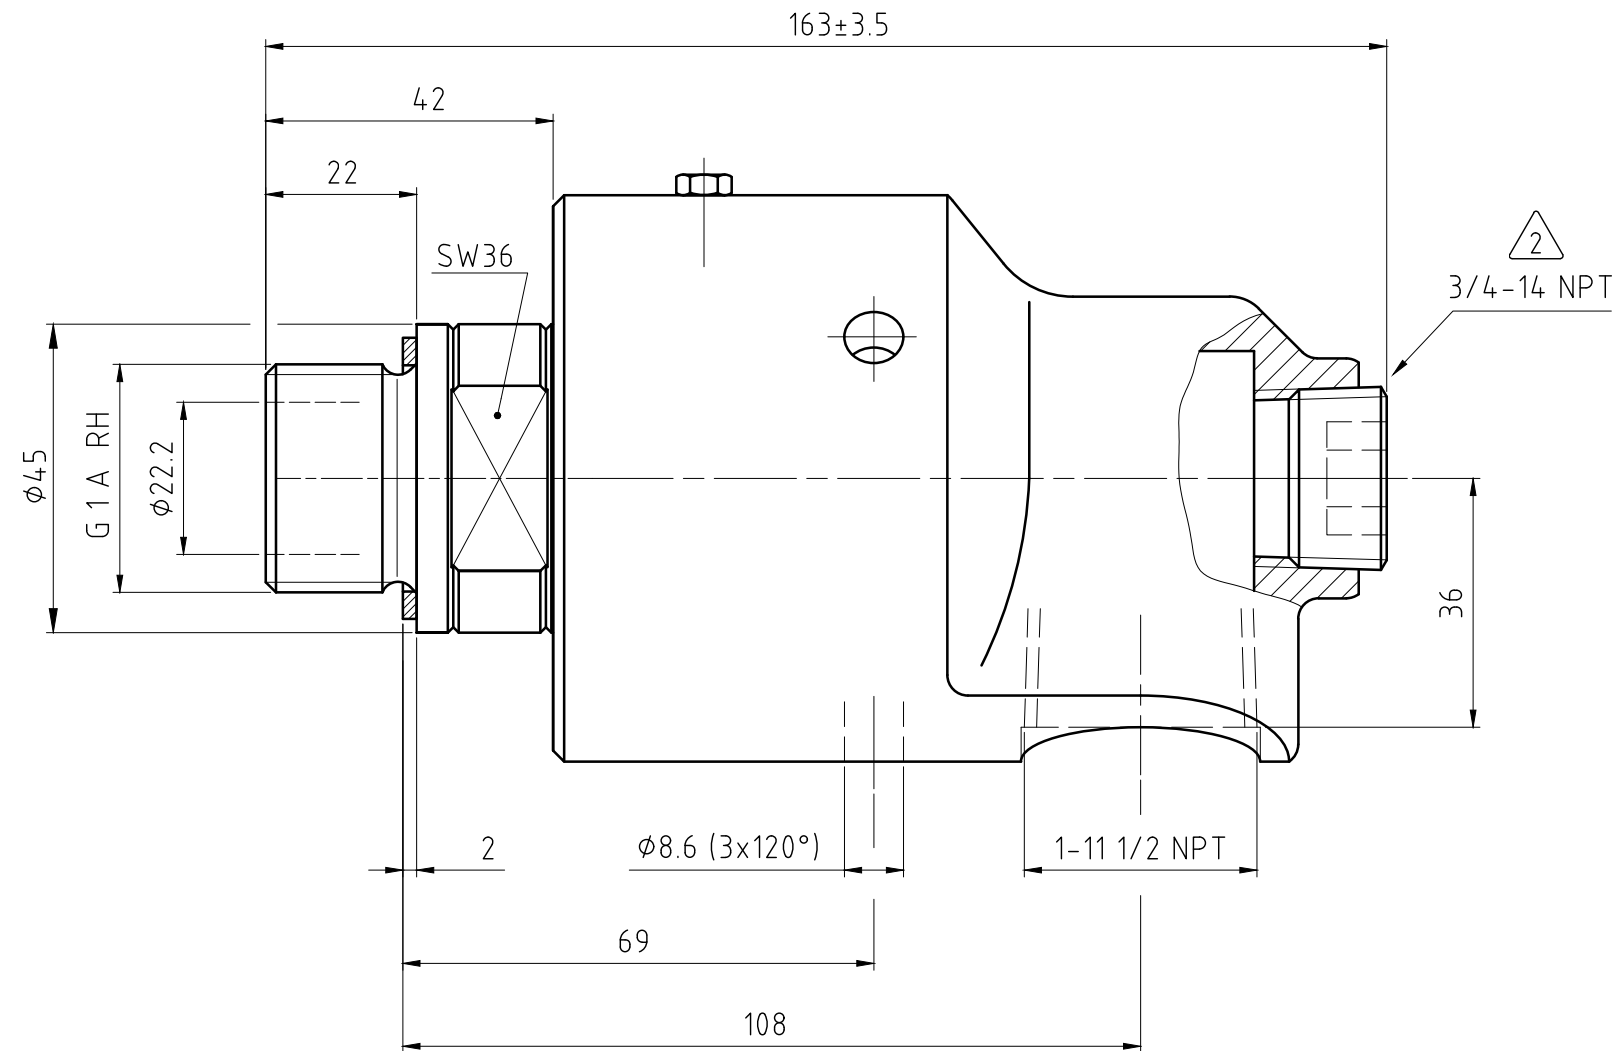

NOTES:

1 - CONTACT DEUBLIN OR VISIT WWW.DEUBLIN.COM  
FOR INSTRUCTION MANUAL: 040-550

 - PLUG INSTALLED HAND TIGHT FROM FACTORY. IF PORT IS NOT UTILIZED,  
TIGHTEN BEFORE USE.

CONFIDENTIAL  
THIS DOCUMENT CONTAINS CONFIDENTIAL AND PROPRIETARY  
INFORMATION OF DEUBLIN COMPANY. COPYING, USE,  
TRANSMISSION, DISTRIBUTION, AND DISCLOSURE ARE SUBJECT  
TO THE TERMS AND CONDITIONS CONTAINED IN YOUR  
AGREEMENT WITH DEUBLIN COMPANY. ALL RIGHTS RESERVED.

OPERATING DATA	
MEDIA	WATER
PRESSURE MAX.	10 bar
SPEED MAX.	3000 min <sup>-1</sup>
TEMPERATURE MAX.	90 °C
DRY RUN (WITHOUT ANY MEDIA)	NO

(A)

SCALE: 1:1  
MATERIAL: INTERFACE CONTROL DRAWING

DATE	NAME
DRN. 27.04.2016	HS
ENGR. 27.04.2016	CW
APPD.	

TITLE: DEUBLIN ROTATING UNION  
DEUBLIN Drehdurchführung

NO. 357-050-222

SHEET A3

UNLESS SPECIFICALLY TOLERANCED, ALL DIMENSIONS ARE CONSIDERED REFERENCE

ISSUE	MODIFICATION	ECO	DATE	SIGN
A	SEE ECO	03766109	05.06	HS