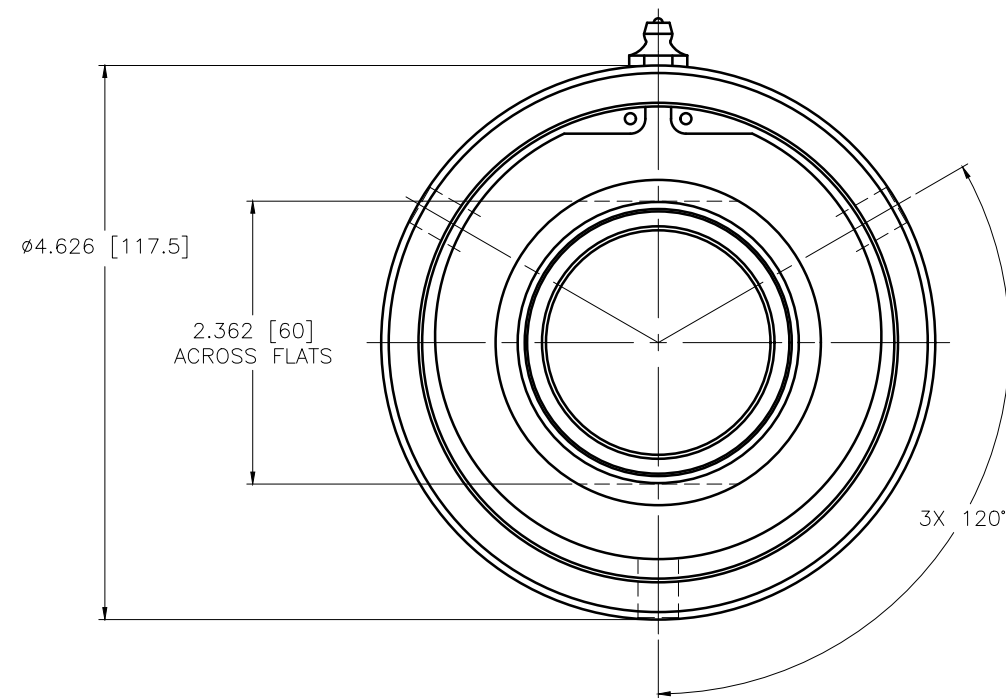

NOTES:

1 - WHEN ORDERING FROM DEUBLIN USE PART NUMBER: 655-746-124.

OPERATING DATA		
MEDIA	WATER	
MAX WATER PRESSURE	600 PSI	41 bar
MAX WATER TEMP.	250°F	121°C
MAX SPEED	750 RPM	750/min

SCALE	1 = 1	DWG SIZE	
DRN	NR	05/20/08	
ENGR	RM	05/20/08	
APPD	TW	05/20/08	
PART NO.	655-746-124		
CUSTOMER			
LET.	REVISION	ECO	DATE SIGN

UNLESS SPECIFICALLY TOLERANCED, ALL DIMENSIONS ARE REFERENCE DIMENSIONS IN [ ] ARE IN MILLIMETERS.

**DEUBLIN** COMPANY  
 WAUKEGAN, ILLINOIS, U.S.A.

TITLE: INTERFACE CONTROL DRAWING OF DEUBLIN UNION 655-746-124