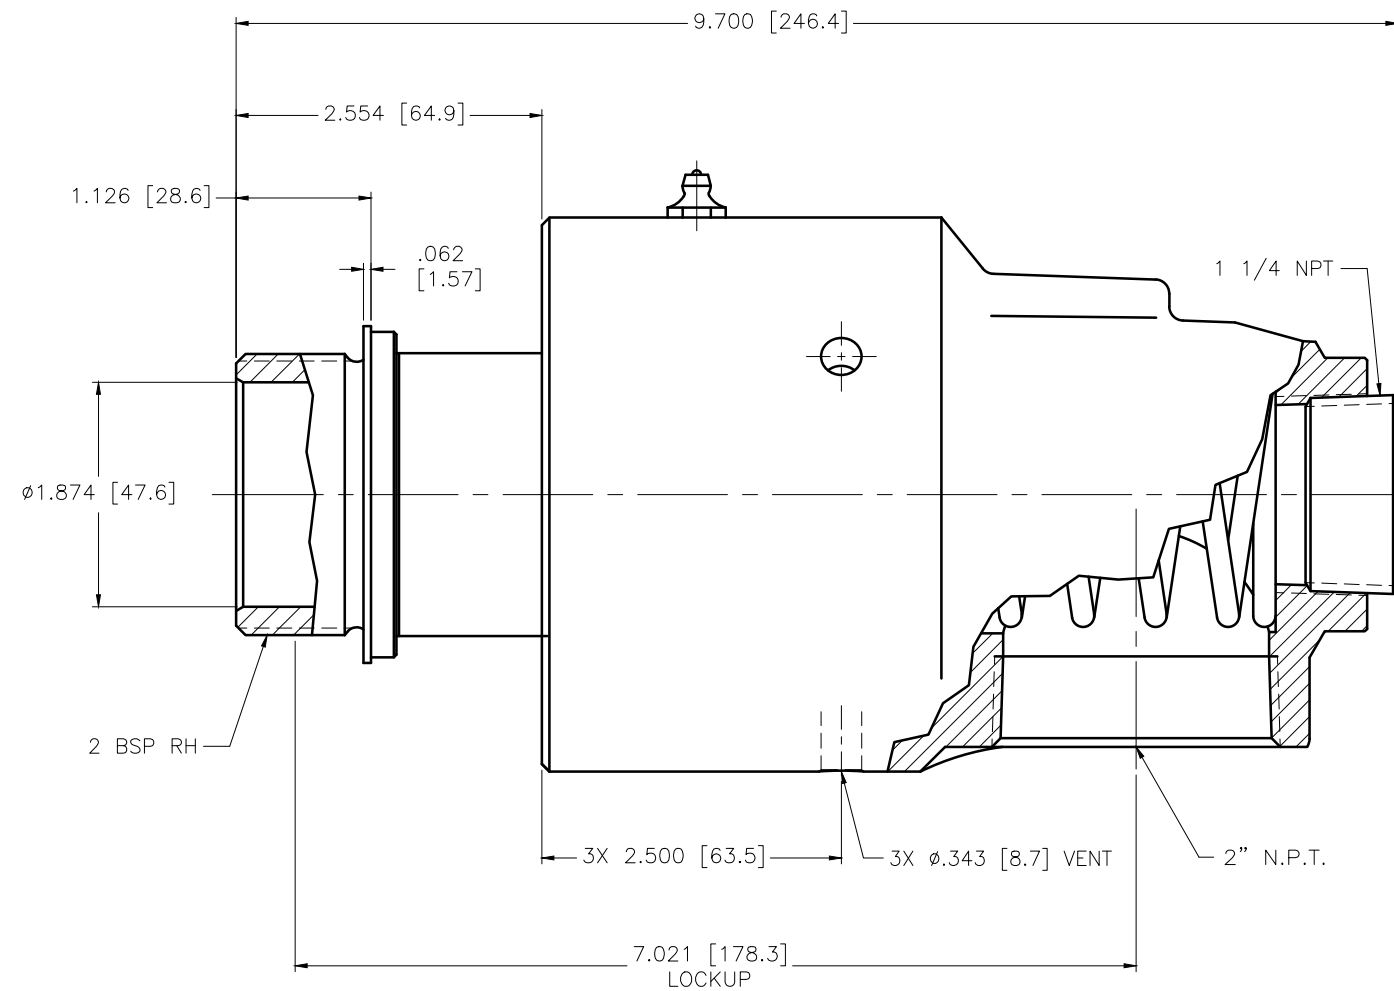

NOTES:

1 - WHEN ORDERING FROM DEUBLIN USE PART NUMBER: 655-746-124.

OPERATING DATA		
MEDIA	WATER	
MAX WATER PRESSURE	600 PSI	41 bar
MAX WATER TEMP.	250°F	121°C
MAX SPEED	750 RPM	750/min

SCALE	1 = 1	DWG SIZE	
DRN	NR	05/20/08	
ENGR	RM	05/20/08	
APPD	TW	05/20/08	
PART NO.	655-746-124		
CUSTOMER			
LET.	REVISION	ECO	DATE SIGN

UNLESS SPECIFICALLY TOLERANCED, ALL DIMENSIONS ARE REFERENCE DIMENSIONS IN [ ] ARE IN MILLIMETERS.

**DEUBLIN** COMPANY  
 WAUKEGAN, ILLINOIS, U.S.A.

TITLE: INTERFACE CONTROL DRAWING OF DEUBLIN UNION 655-746-124